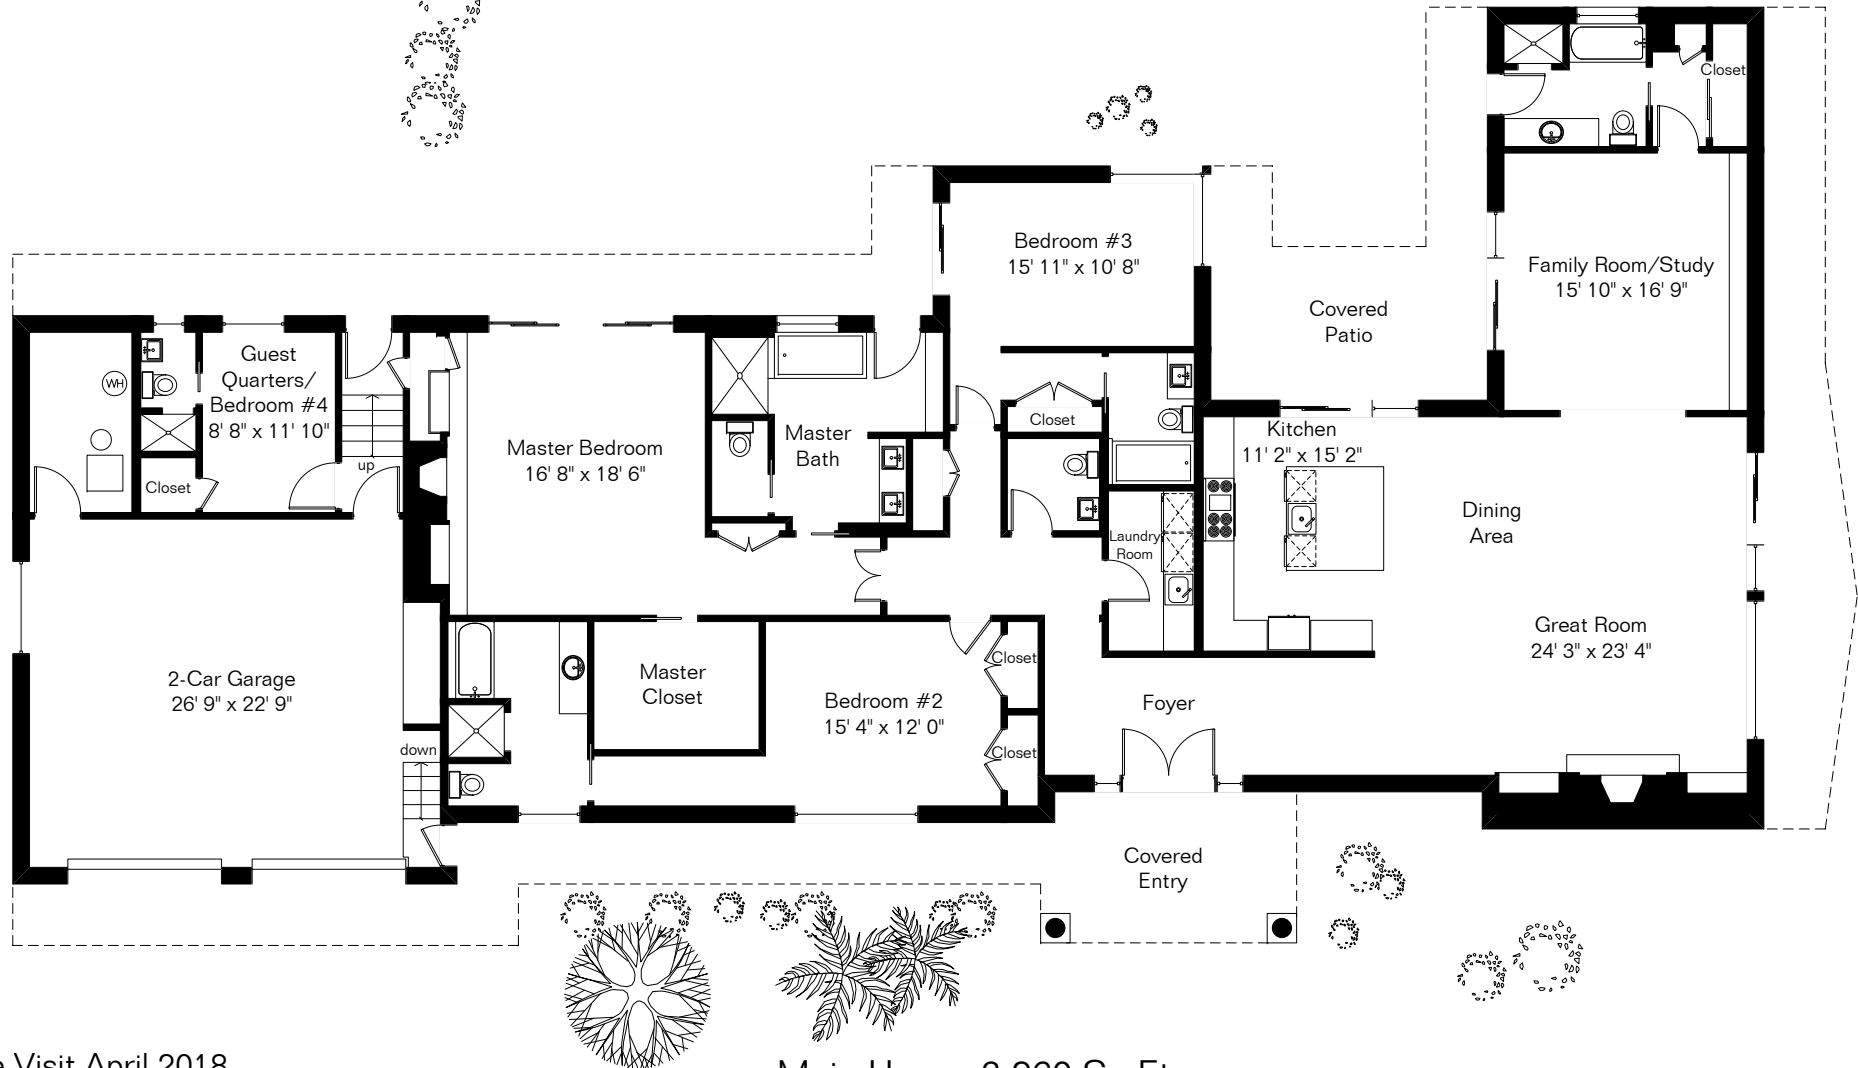

The square footages and room size information are deemed to be reliable but are not guaranteed and should be independently verified.

5201 E Mission Hill Dr

Pool Area

Site Visit April 2018

0 ft. 6 ft. 10 ft. 20 ft.

Copyright 2018 Floor Plans First! LLC
All Rights Reserved.

Main House 3,260 Sq Ft
Guest Quarters 254 Sq Ft
Total Living Area 3,514 Sq Ft
Garage 755 Sq Ft

www.FloorPlansFirst.com

Toll Free (877) 887-1500
Voice (520) 881-1500
Fax (520) 791-7701

Floor Plans First!
See the Floor Plan First!